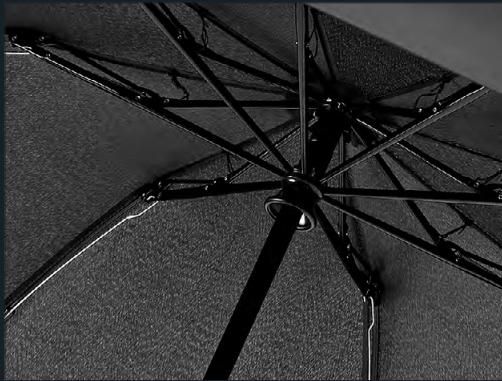

32Z7

Inverted open and close function – a real improvement for everyday life

Frame: Innovative, durable metal frame with automatic open/close system; 8 ribs additionally reinforced with glass fibres (windproof); robust, 3-part hexagonal black metal shaft

Handle: Straight, sporty handle made from matt black plastic; comes with a wrist strap and an integrated trigger button for opening and closing

Canopy and case: Light and robust canopy made from matt black polyester; case made from the same material as the canopy with black inner lining, oval opening and piping

For Ladies and Gentlemen

Perfect for the car! This compact folding umbrella opens and closes opposite of standard ones. This means that the raindrops no longer drain downwards when closing the umbrella. They are caught in the top layer so that there is no more unexpected deluge when getting into or out of your vehicle.

color:

black
opened: approx. 62 cm
closed: approx. 30 cm