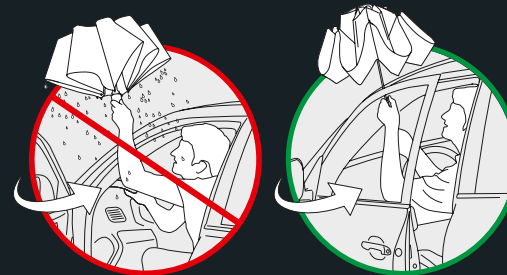

32Z7

Inverted open and close function – a real improvement for everyday life

Frame: Innovative, durable metal frame with automatic open/close system; 8 ribs additionally reinforced with glass fibres (windproof); robust, 3-part hexagonal black metal shaft

Handle: Straight, sporty handle made from matt black plastic; comes with a wrist strap and an integrated trigger button for opening and closing

Canopy and case: Light and robust canopy made from matt black polyester; case made from the same material as the canopy with black inner lining, oval opening and piping

For Ladies and Gentlemen

Perfect for the car! This compact folding umbrella opens and closes opposite of standard ones. This means that the raindrops no longer drain downwards when closing the umbrella. They are caught in the top layer so that there is no more unexpected deluge when getting into or out of your vehicle.