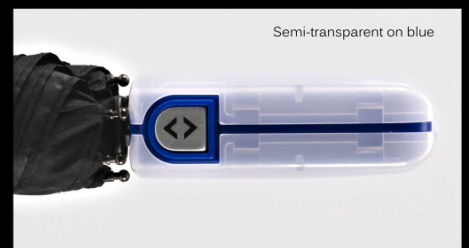

The handy companion for her and him

This light-weight, super flat mini umbrella is only 28 cm long and 3 cm tall. With automatic open/close feature it is conveniently usable.

Handle options at a glance and more...:

Senosoft surface on red

Senosoft surface on black

Senosoft surface on blue

Semi-transparent on red

Semi-transparent on black

Semi-transparent on blue

Real carbon fibre on red

Real carbon fibre on black

Piano lacquer on black

Full nappa leather on red

Case and handle: full nappa leather on black

Minimum quantity: 600 pcs.
Minimum quantity for special colours: 1.500 pcs.