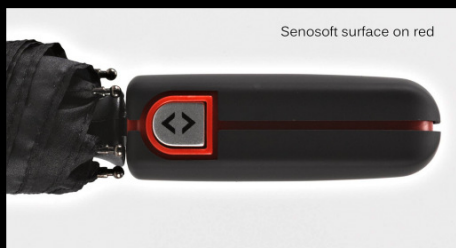

The handy companion for her and him

This light-weight, super flat mini umbrella is only 28 cm long and 3 cm tall. With automatic open/close feature it is conveniently usable.

Handle options at a glance and more...:

Senosoft surface on red

Senosoft surface on black

Senosoft surface on blue

Semi-transparent on red

Semi-transparent on black

Semi-transparent on blue

Real carbon fibre on red

Real carbon fibre on black

Piano lacquer on black

Full nappa leather on red

Case and handle: full nappa leather on black

Minimum quantity: 600 pcs.
Minimum quantity for special colours: 1.500 pcs.