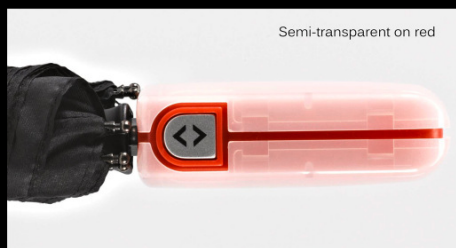

The handy companion for her and him

This light-weight, super flat mini umbrella is only 28 cm long and 3 cm tall. With automatic open/close feature it is conveniently usable.

Handle options at a glance and more...:

Senosoft surface on red

Senosoft surface on black

Senosoft surface on blue

Semi-transparent on red

Semi-transparent on black

Semi-transparent on blue

Real carbon fibre on red

Real carbon fibre on black

Piano lacquer on black

Full nappa leather on red

Case and handle: full nappa leather on black

Minimum quantity: 600 pcs.
Minimum quantity for special colours: 1.500 pcs.