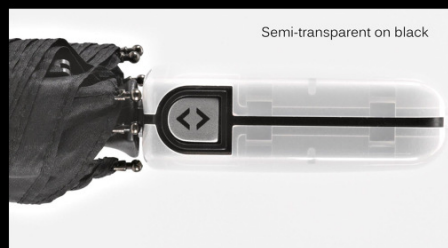

The handy companion for her and him

This light-weight, super flat mini umbrella is only 28 cm long and 3 cm tall. With automatic open/close feature it is conveniently usable.

Handle options at a glance and more...:

Senosoft surface on red

Senosoft surface on black

Senosoft surface on blue

Semi-transparent on red

Semi-transparent on black

Semi-transparent on blue

Real carbon fibre on red

Real carbon fibre on black

Piano lacquer on black

Full nappa leather on red

Case and handle: full nappa leather on black

Minimum quantity: 600 pcs.
Minimum quantity for special colours: 1.500 pcs.